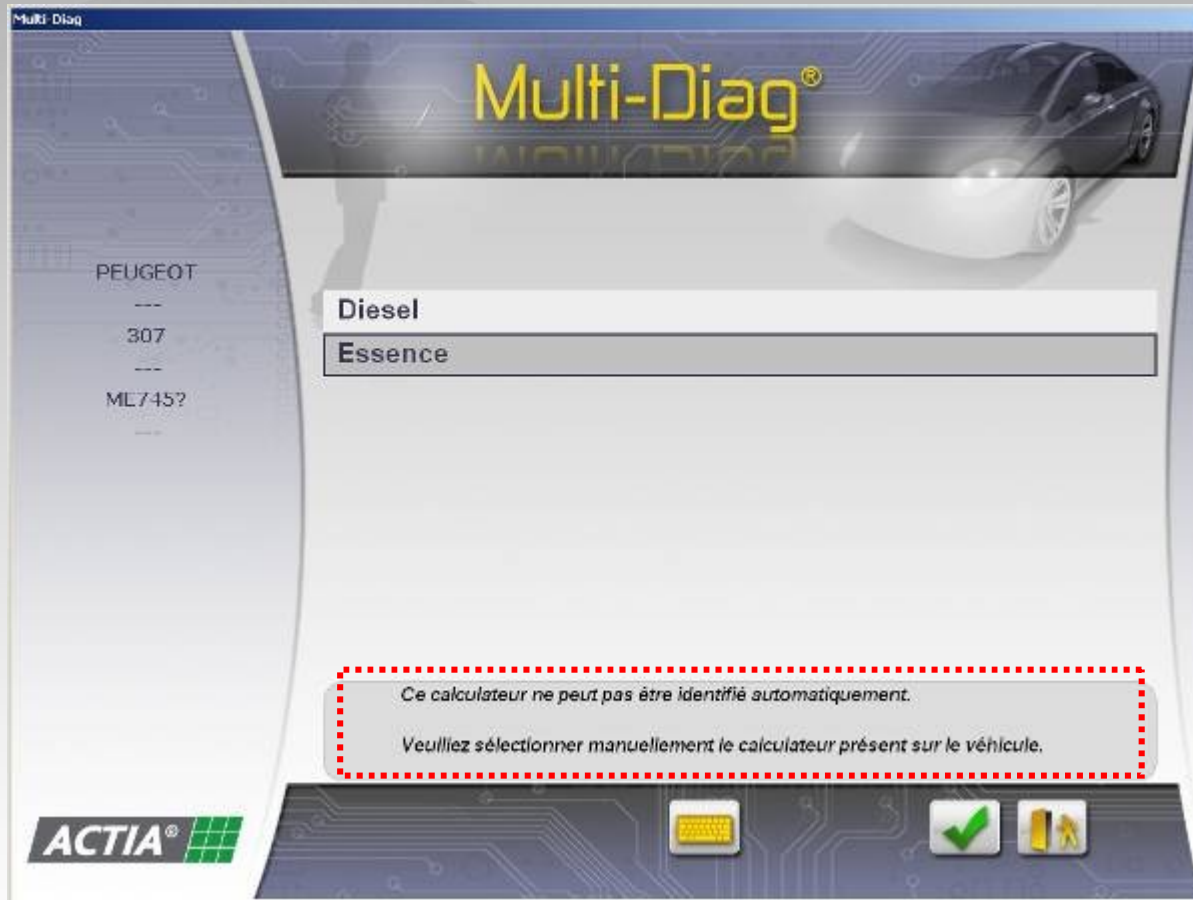

1 update per month

New Functions III-2010

Mode "ECU unknown"

New message

1st screen has been deleted
Addition in the information space of a new message

Mode "ECU unknown"

New message

New